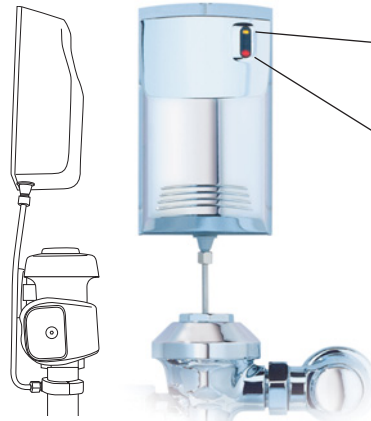

AutoClean LED Features:

- Battery Indicator - Yellow (2 "D" Cell alkaline batteries last up to 3 years)
- Replace Refill Indicator - Red
- Flexible Programming Options:
  - light, normal, or heavy settings
  - activates every 7, 14, or 28 minutes

AutoClean Service Features:

- Battery Indicator - Yellow (2 "D" Cell alkaline batteries last up to 3 years)
- Flexible Programming Options:
  - 30, 45, or 60 day refill operations

AutoClean Dispenser Kits:

Stock #	Description
500590.....	LCD Chrome Dispenser Kit w/ 3/4" Connector
500591.....	LCD Chrome Dispenser Kit w/ 1-1/4" Connector
500592.....	LCD Chrome Dispenser Kit w/ 1-1/2" Connector
500409.....	LED Chrome Dispenser Kit w/3/4" Connector
500408.....	LED Chrome Dispenser kit w/ 1-1/4" Connector
500410.....	LED Chrome Dispenser Kit w/ 1-1/2" Connector
500476.....	Service Chrome Dispenser Kit w/ 3/4" Connector
500475.....	Service Chrome Dispenser Kit w/ 1-1/4" Connector
500477.....	Service Chrome Dispenser Kit w/ 1-1/2" Connector

Kits Contain: AutoClean Dispenser, Mounting Hardware, Batteries, Connection Kit, and Stainless Steel Connection Tube.