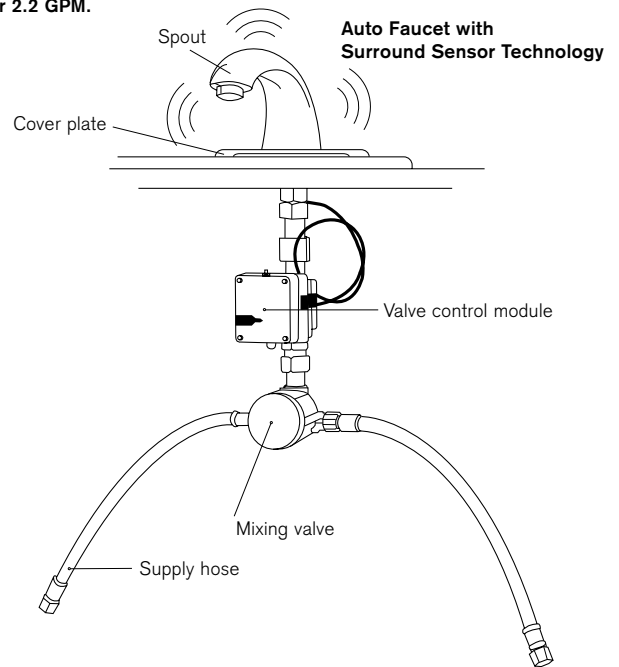

Kit 4 includes: spout, valve control module, thermostatic mixing valve and hot/cold supply hoses (3/8" comp x 3/8" comp. x 12" length)

Kit 5 includes: spout, valve control module, mixing valve and hot/cold supply hoses (3/8" comp x 1/2" comp. x 12" length)

Kit 6 includes: 0.5 GPM spout, valve control module, mixing valve and hot/cold supply hoses (3/8" comp x 3/8" comp. x 12" length)

Faucets can be ordered with Flow Control Aerators that deliver 0.5 GPM, 1.0 GPM, 1.5 GPM, 2.0 GPM or 2.2 GPM.

* AutoFaucet supplied with 1.5 GPM (5.7 L/min) aerated flow

** AutoFaucet supplied with 2.2 GPM (10.0 L/min) laminar flow

*** AutoFaucet supplied with 0.5 GPM (2.3 L/min) laminar flow

Radius™ Technology

Radius™ Touch-Free Technology is value-engineered from the start to deliver consistent, cost-effective performance, long-term maintenance-free operation and customer delight through proprietary and patented componentry and unique advanced, accurate sensors.

Our Radius™ systems won't corrode or fail because our proprietary dry cam-gear design keeps all electronics away from water flow. The exclusive TC® technology enables our systems to be the most accurate on the market delivering error-free precise portion control and are sophisticated enough to compensate for users and the environment.

Three-Year Warranty

Fully guaranteed against defects in parts and workmanship.

ADA COMPLIANT

technical concepts

Innovative Hygiene Solutions

World Headquarters:

Serving North and South America

Technical Concepts LLC
1301 Allanson Road
Mundelein, Illinois 60060 U.S.A.
Toll Free: 1-800-551-5155
Fax: 1-800-551-5046

www.technicalconcepts.com

European Headquarters:

Serving Europe, Africa and Middle East

Technical Concepts International Ltd.
Peterborough, PE2 6WA, England
Phone: +44 (0)870 568 6824

Asian Headquarters:

Serving Asia and Pacific

Technical Concepts Asia
14100, Penang, Malaysia
Phone: (60) 4 508 5008