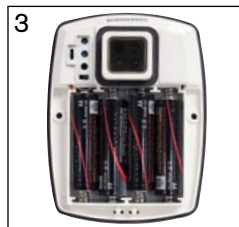

Easy Wireless Installation

Installing the AutoFlush® Tank is an easy and cost effective way to gain the benefits of an automated flushing system. Simply mount the motor in the tank, install sensor and insert batteries.

Easy 1,2,3 Step Installation

Mount Motor in Tank

Install Sensor

Insert Batteries

AutoFlush® Tank Features:

- IR Receiver
- Green Object Detection Indicator
- Wave Range Adjustment Dial
- Mode Toggle
- Object Detection Range Adjustment Dial
- Reset
- 24 Hr Flush (on)
- Yellow Battery Power Indicator
- IR Emitter