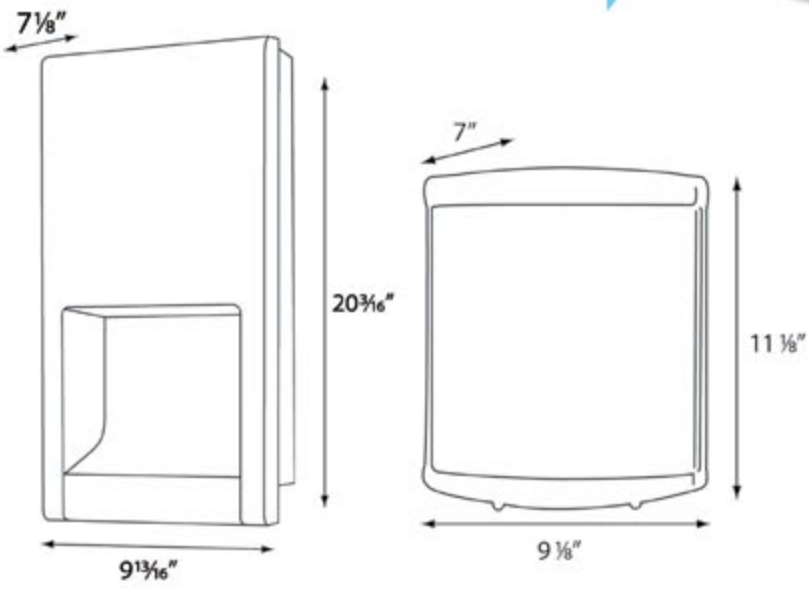

WE NOW OFFER CUSTOM DESIGNED BluStorm® COVERS! CALL FOR DETAILS!